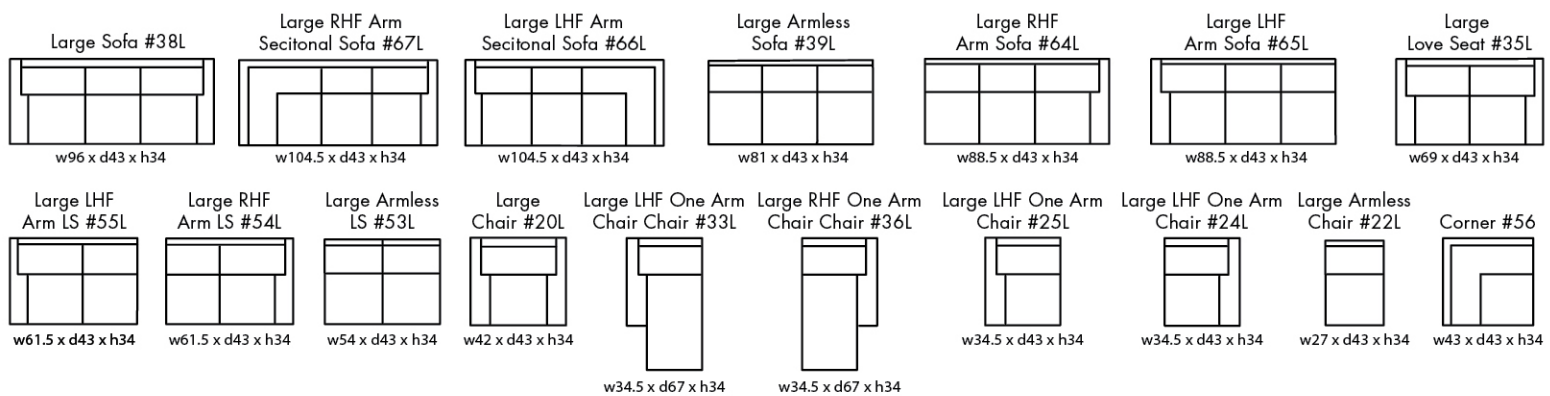

🇨🇦 Made in Canada 🇨🇦

Huntsville Large

Height • 34 | Width • 96 | Depth • 67

▶ All Canadian Made ▶ All Italian Leather ▶ All Custom Built ▶ Top Grain Leather ▶ Hardwood Frames

HUNTSVILLE

🇨🇦 Made in Canada 🇨🇦

HUNTSVILLE LARGE

Seat Cushion:	2.5 Lbs Laminated Foam or Feather Blend Topper	Arm Height:	22"
Back Cushion:	Darcron	Seat Height:	18"
Construction:	No Sag	Seat Depth:	24.5"
Showwood Finish:	Espresso	Leg Height:	2"

Your 11 x 8.5in Sell Sheet Proof

Please read over all proofs very carefully as we can not assume responsibility for any spelling, grammatical or numerical errors. Colours can vary from monitor to monitor, we do not guarantee exact colour replication unless you have requested to print a Pantone® colour.