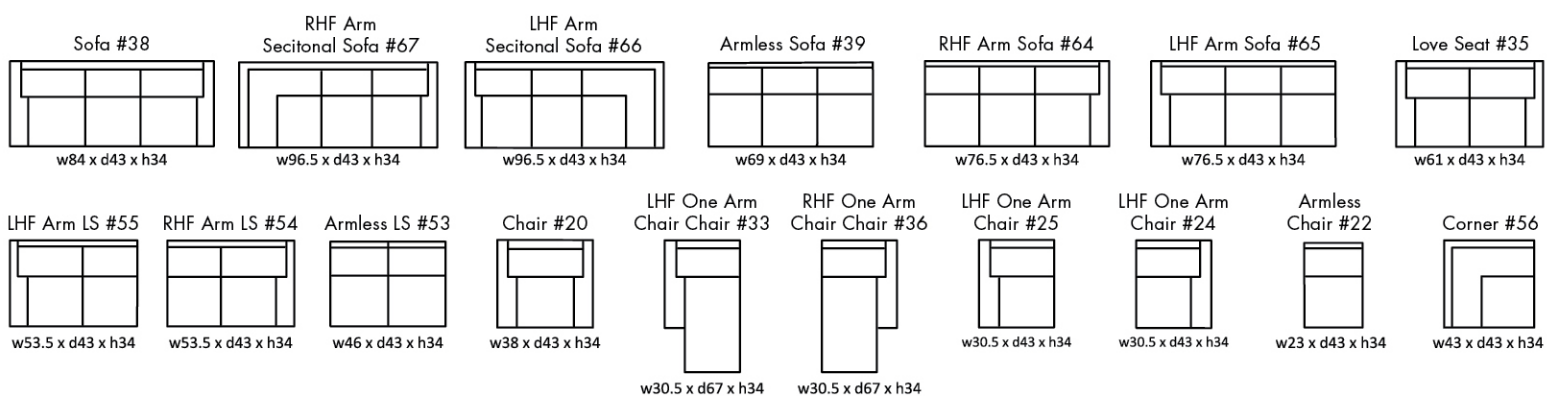

🇨🇦 Made in Canada 🇨🇦

Huntsville Large

Height • 34 | Width • 96 | Depth • 67

▶ All Canadian Made ▶ All Italian Leather ▶ All Custom Built ▶ Top Grain Leather ▶ Hardwood Frames

HUNTSVILLE

🇨🇦 Made in Canada 🇨🇦

HUNTSVILLE LARGE

Seat Cushion:	2.5 Lbs Laminated Foam or Feather Blend Topper	Arm Height:	22"
Back Cushion:	Darcron	Seat Height:	18"
Construction:	No Sag	Seat Depth:	24.5"
Showwood Finish:	Espresso	Leg Height:	2"

Your 11 x 8.5in Sell Sheet Proof

Please read over all proofs very carefully as we can not assume responsibility for any spelling, grammatical or numerical errors. Colours can vary from monitor to monitor, we do not guarantee exact colour replication unless you have requested to print a Pantone® colour.