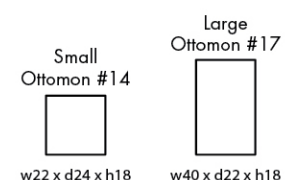

🇨🇦 Made in Canada 🇨🇦

Huntsville Large

Height • 34 | Width • 96 | Depth • 67

▶ All Canadian Made ▶ All Italian Leather ▶ All Custom Built ▶ Top Grain Leather ▶ Hardwood Frames

HUNTSVILLE

🇨🇦 Made in Canada 🇨🇦

HUNTSVILLE LARGE

Seat Cushion:	2.5 Lbs Laminated Foam or Feather Blend Topper	Arm Height:	22"
Back Cushion:	Darcron	Seat Height:	18"
Construction:	No Sag	Seat Depth:	24.5"
Showwood Finish:	Espresso	Leg Height:	2"

Your 11 x 8.5in Sell Sheet Proof

Please read over all proofs very carefully as we can not assume responsibility for any spelling, grammatical or numerical errors. Colours can vary from monitor to monitor, we do not guarantee exact colour replication unless you have requested to print a Pantone® colour.