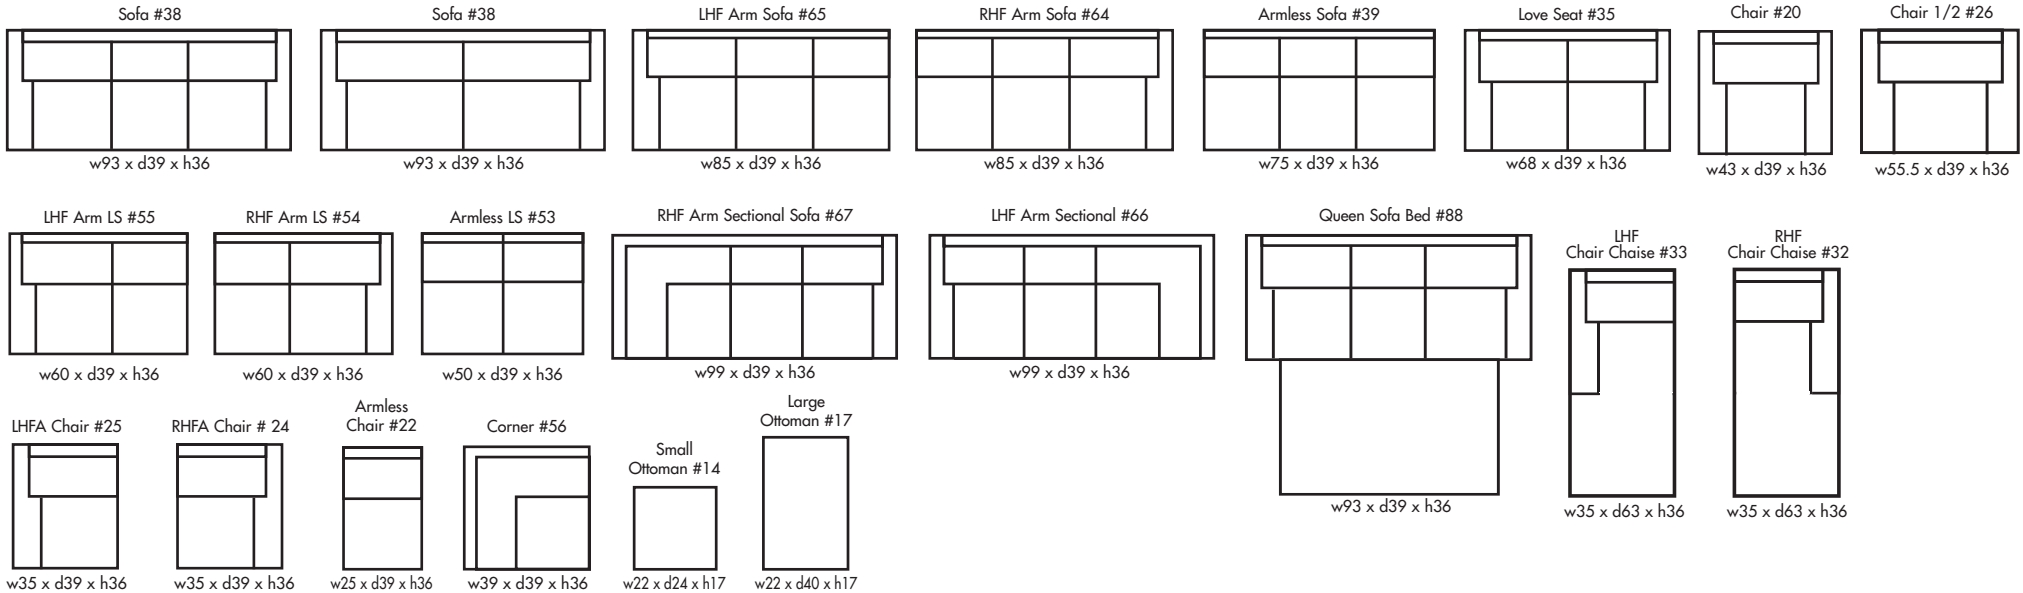

🍁 Made in Canada 🍁

Leather  Craft

NEWMAN III

Height • 36 | Width • 93 | Depth • 63

Also available as Newman II (2 over 2)

▶ All Canadian Made

▶ All Italian Leather

▶ All Custom Built

▶ Top Grain Leather

▶ Hardwood Frames

NEWMAN III

✦ Made in Canada ✦

Seat Cushion:	Feather Blend Seats
Back Cushion:	Poly Fiber and Foam
Construction:	Premium Plus Suspension
Showwood Finish:	Expresso
Arm Height:	25"
Seat Height:	18.5"
Seat Depth:	22.5"
Leg Height:	5"