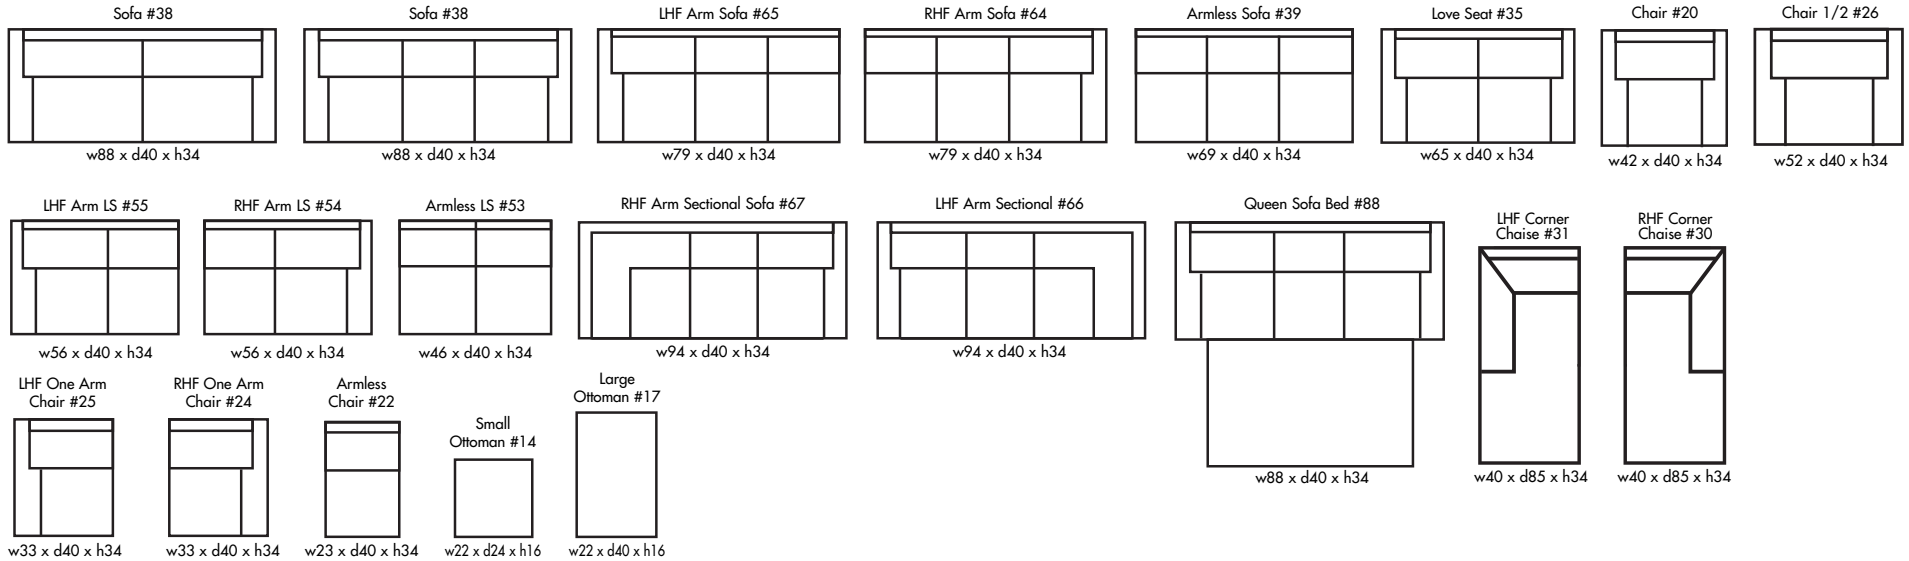

🍁 Made in Canada 🍁

MESA

Height • 34 | Width • 118 | Depth • 94

▶ All Canadian Made

▶ All Italian Leather

▶ All Custom Built

▶ Top Grain Leather

▶ Hardwood Frames

M E S A

🍁 Made in Canada 🍁

Seat Cushion:	2 LBS Laminated Foam or Feather Blend Topper
Back Cushion:	Poly Fiber & Foam
Construction:	No Sag
Showwood Finish:	Espresso
Arm Height:	23"
Seat Height:	18"
Seat Depth:	23"
Leg Height:	1.5"